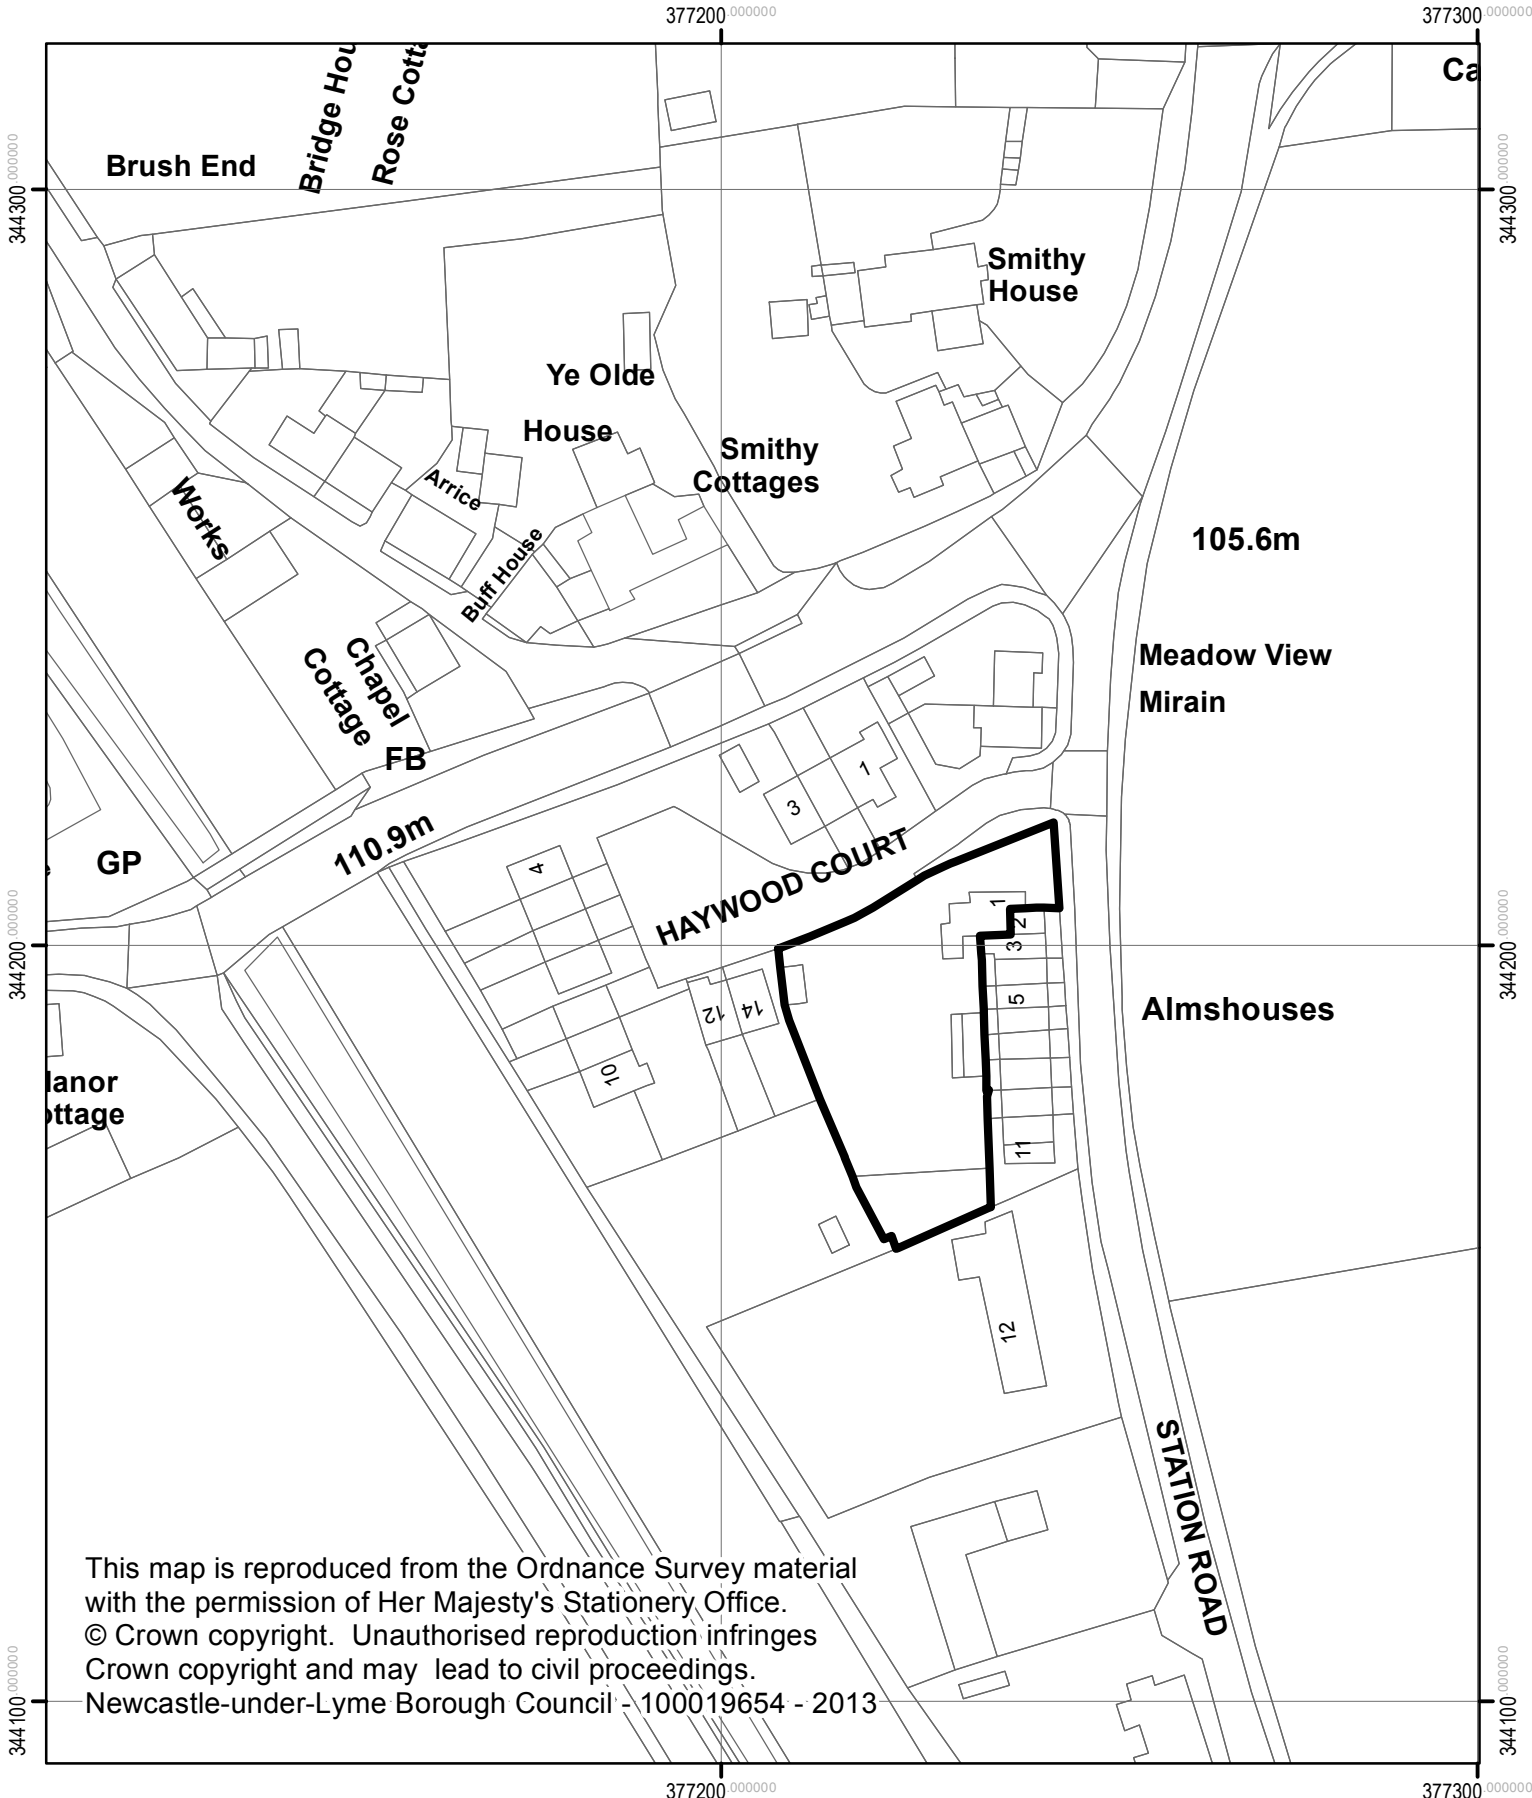

13/00951/FUL & 13/00952/LBC
1 Station Road, Madeley

NEWCASTLE-UNDER-LYME
BOROUGH COUNCIL

This map is reproduced from the Ordnance Survey material with the permission of Her Majesty's Stationery Office. © Crown copyright. Unauthorised reproduction infringes Crown copyright and may lead to civil proceedings. Newcastle-under-Lyme Borough Council - 100019654 - 2013

1:1,000